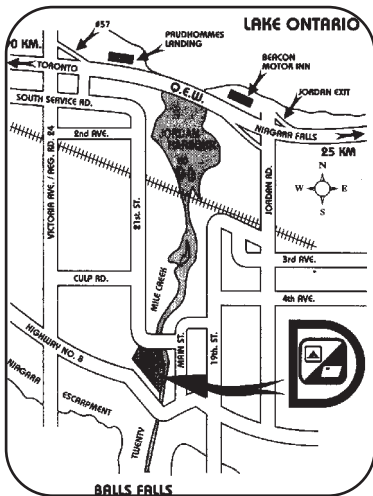

HOW TO FIND US!

- 20 Minutes from Niagara Falls • 1 hour from Toronto
- 20 minuts from Hamiton on the scenic wine route (Reg. Rd. 81)

EXIT OFF THE QEW VIA

Exit #57, Victoria Avn. to South Service Rd. Eastbound Vineland and follow the signs. Only 3 km. from the QEW.